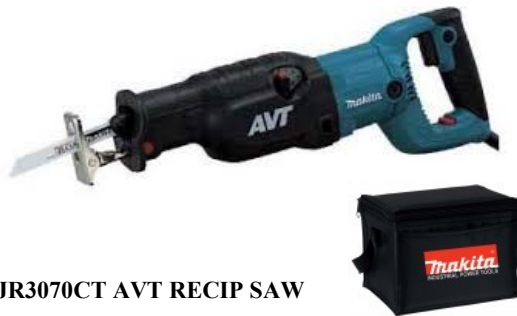

~~\$279.00~~

\$30
Instant
Savings

\$249.00

FC2002 2HP AIR COMPRESSOR

THE BULL, 2 HP HAND CARRY ELECT. AIR COMPRESSOR. SPLASH LUBRICATED, MANUAL RESET BUTTON, SS REED VALVES, REG/GUAGE. HAND CARRY @ 60LBS. ROLAIR QUALITY. 4.1CFM DELIVERED @ 90PSI

6' STEP
1A 300LB

~~\$88.00~~

\$79.00

8' STEP
1A 300LB

~~\$125.00~~

\$111.00

FG6100 SERIES

300 LB 1A FIBERGLASS STEP LADDERS NOW AT 10% SAVINGS. OVER SIZED PRO GUARD SLIP RESISTANT BOOTS, FULL BRACES, INTERNAL SPREADERS, DOUBLE RIVETED TRACTION TRED STEPS, HOLSTER TOP.

~~\$119.00~~

\$20
Instant
Savings

\$99.00

5007F 7-1/4" CIRC SAW

POWERFUL 15AMP 7-1/4" CIRCULAR SAW, PROVEN PERFORMANCE AND JOBSITE DURABILITY, HEAVY GAUGE ALUM. BASE, 2 BUILT IN LED LIGHTS, WELL BALANCED, EVERONES FAVORITE. LAST CHANCE FOR SALE PRICE.