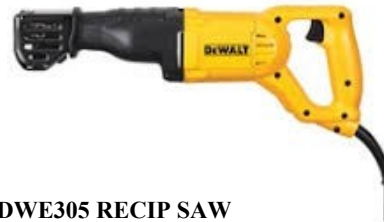

STORES OPEN 7:00AM - 5:00 PM M-F

2021 WINTER WONDERLAND SALE

MAX *SuperFramer*

~~\$359.00~~

\$30
Instant
Savings

\$329.00

CN890F2 FRAMING COIL NAILER

PRO GRADE COIL FRAMING NAILER 1-1/2" - 3-1/2" CAPACITY. LIGHTWEIGHT AND VERSATILE. MAINTENANCE FREE SAND FILTER IN THE END CAP, DIAL A DEPTH, RAFTER HOOK,

metabo **HPT**

~~\$139.00~~

\$20
Instant
Savings

\$119.00

NT65M2S 16GA FINISH NAILER

16GA STRAIGHT FINISH NAILER. 1-1/2" - 2-1/2" CAPACITY, LIGHT WEIGHT AND WELL BALANCED. 360DEG EXHAUST, TOOLLESS DEPTH OF DRIVE, NO MAR TIP, CASE

BOSTITCH 1 1/2" STRAP SHOT METAL CONNECTOR NAILER. COMPACT DESIGN. LIGHTWEIGHT. FIRES 1-1/2" .131 & .148 NAILS. COMPACT DESIGN. BONUS BOST. "THE BOSS" SHIRT.

DEWALT

~~\$119.00~~

\$10
Instant
Savings

\$109.00

DWE305 RECIP SAW

DEWALT 12 AMP RECIPROCATING SAW. VARIABLE SPEED TRIGGER & 1-1/8" STROKE LENGTH FOR FAST CUTTING. LEVER ACTION KEYLESS 4 POSITION BLADE CLAMP.

Makita
INDUSTRIAL POWER TOOLS

~~\$339.00~~

\$70
Instant
Savings