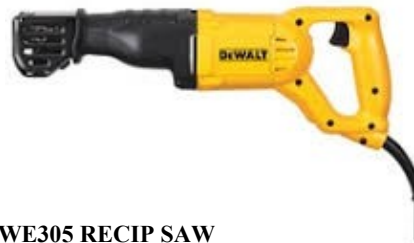

RIPMAX 7-1/4" 15AMP CIRCULAR SAW. STAMPED ALUMINUM BASE WITH REINFORCED RIBBING & SCALE. BUILT IN DUST BLOWER. INTEGRATED ANTI-VIBE SYSTEM.

Makita
INDUSTRIAL POWER TOOLS

~~\$219.00~~

\$20
Instant
Savings

\$199.00

HR2641 SDS PLUS ROTARY HAMMER

SDS PLUS 1" ROTARY HAMMER. AVT ANTI VIBRATION TECHNOLOGY GREATLY REDUCED VIBRATION. TORQUE LIMITING CLUTCH, 3 MODE OPERATION.

metabo HPT

~~\$299.00~~

\$30
Instant
Savings

\$269.00

NR83A5SM FRAMING NAILER

METABO 2"- 3-1/4" 21 DEG FULL ROUND HEAD PLASTIC STRIP FRAMING NAILER. THIS TRIED AND TRUE NAILER JUST KEEPS GETTING BETTER .

DEWALT

~~\$139.00~~

\$20
Instant
Savings

\$119.00

DWE305 RECIP SAW

DEWALT 12 AMP HEAVY DUTY RECIPROCATING SAW. VARIABLE SPEED TRIGGER & 1-1/8" STROKE, LEVER ACTION KEYLESS 4 POSITION BLADE CLAMP . WT 7.0 LB.

MAX SuperDecking®

BONUS !

~~\$469.00~~

\$80
Instant
Savings