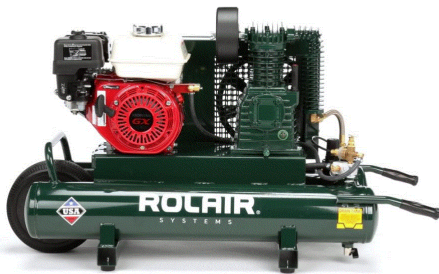

## MAY DAYS TOOL SPECIALS

HUGHESTOOLSUPPLY.COM

**metabo HPT**

~~\$369.00~~

\$70  
Instant  
Savings

**\$299.00**

NR1890DRSTM CORDLESS FRAMER KIT

18V CORDLESS FRAMING NAILER, 21 DEG STRIP NAILS 2"-3-1/2"  
UNIQUE AIR SPRING DRIVE SYSTEM REQUIRES NO FUEL,  
BRUSHLESS MOTOR, CHARGER, 4AH BATT, BAG.

**metabo HPT**

~~\$389.00~~

\$40  
Instant  
Savings

**\$349.00**

NV83A5 COIL FRAMING NAILER

FAST, POWERFUL, DEPENDABLE, LONG LASTING.  
AWARD WINNER: RATED PRO PREFERRED NAILER 9 YEARS  
RUNNING 2014-2022 BY BUILDER & DEVELOPER MAGAZINE.

**ROLAIR**

~~\$1295.00~~

\$100  
Instant  
Savings

**\$1195.00**

4090HK17 5.5HP COMPRESSOR

5.5HP TANK WHEEL BARROW STYLE GAS AIR COMPRESSOR.  
9GL TANK, 9.3 CFM FREE AIR DELIVERED @ 90PSI, RUGGED  
AND PORTABLE, BELT TIGHTENER, OIL SIGHT GAUGE.

**metabo HPT**

~~\$299.00~~

\$20  
Instant  
Savings

**\$279.00**

DH40MCM SDS-MAX ROTARY HAMMER

1-9/16" SDS MAX ROTARY HAMMER, 10AMP MOTOR,  
2-MODE DRILL OR CHIP, SLIP CLUTCH IN CASE OF BINDING,  
6.3LBS OF IMPACT ENERGY, CARRY CASE.